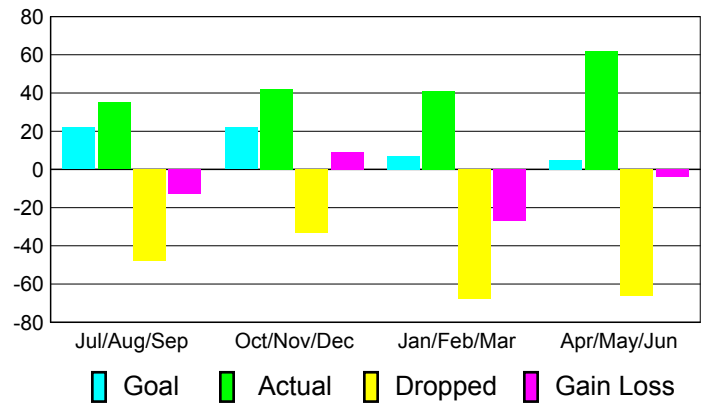

Membership Results 2010-2011

Goal, New, Dropped, Gain/Loss

Comparison of Membership Gain/Loss

Current Year Compared to the Previous Year