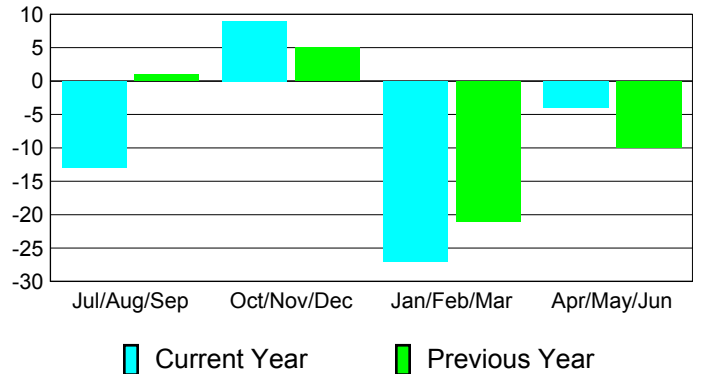

Membership Results
2010-2011

Membership
2009-2010

Month	Net Memb Goal	Actual New Memb	Actual Dropped Memb	Gain/Loss of Memb	Gain/Loss of Memb
Jul/Aug/Sep	22	35	-48	-13	1
Oct/Nov/Dec	22	42	-33	9	5
Jan/Feb/Mar	7	41	-68	-27	-21
Apr/May/Jun	5	62	-66	-4	-10
Totals	56	180	-215	-35	-25

Membership Results 2010-2011

Goal, New, Dropped, Gain/Loss

Comparison of Membership Gain/Loss

Current Year Compared to the Previous Year

Gender Comparison 2010-2011

Jul/Aug/Sep

Oct/Nov/Dec

Jan/Feb/Mar