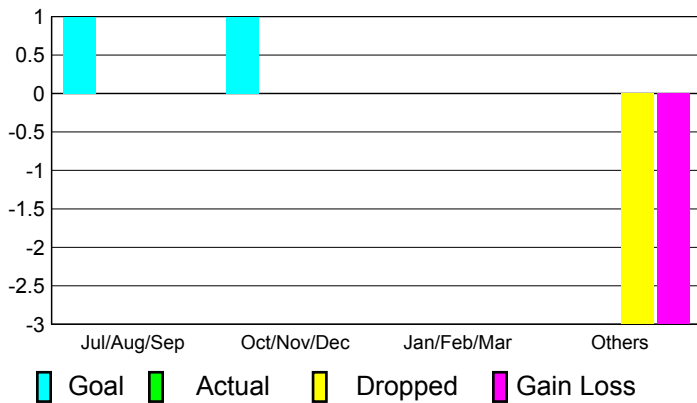

2010-2011 GMT Reports for District (or Undistricted) **District 2 T1**

GMT: **JOHN 'JACK' R FERGUSON** Location: **TEXAS**

GMT CA: **1**

CLUBS

Club Results
2010-2011

Clubs
2009-2010

Month	New Club Goal	Actual New Clubs	Actual Dropped Clubs	Gain/Loss of Clubs	Gain/Loss of Clubs
Jul/Aug/Sep	1	0	0	0	0
Oct/Nov/Dec	1	0	0	0	0
Jan/Feb/Mar	0	0	0	0	0
Apr/May/Jun	0	0	-3	-3	0
Totals	2	0	-3	-3	0

Club Results 2010-2011

Goal, New, Dropped, Gain/Loss

Comparison of Club Gain/Loss

Current Year Compared to the Previous Year

YTD Status Quo Clubs 2010-2011

Status Quo Clubs Compared to Status Quo Members

MEMBERSHIP

Membership Results
2010-2011

Membership
2009-2010

Month	Net Memb Goal	Actual New Memb	Actual Dropped Memb	Gain/Loss of Memb	Gain/Loss of Memb
Jul/Aug/Sep	22	35	-48	-13	1
Oct/Nov/Dec	22	42	-33	9	5
Jan/Feb/Mar	7	41	-68	-27	-21
Apr/May/Jun	5	62	-66	-4	-10
Totals	56	180	-215	-35	-25