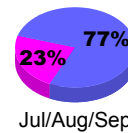

Membership Results
2010-2011

Membership
2009-2010

Month	Net Memb Goal	Actual New Memb	Actual Dropped Memb	Gain/Loss of Memb	Gain/Loss of Memb
Jul/Aug/Sep	22	35	-48	-13	1
Oct/Nov/Dec	22	42	-33	9	5
Jan/Feb/Mar	7	41	-68	-27	-21
Apr/May/Jun	5	62	-66	-4	-10
Totals	56	180	-215	-35	-25

Membership Results 2010-2011

Goal, New, Dropped, Gain/Loss

Comparison of Membership Gain/Loss

Current Year Compared to the Previous Year

Gender Comparison 2010-2011

Jul/Aug/Sep

Oct/Nov/Dec

Jan/Feb/Mar

Apr/May/Jun

Male

Female